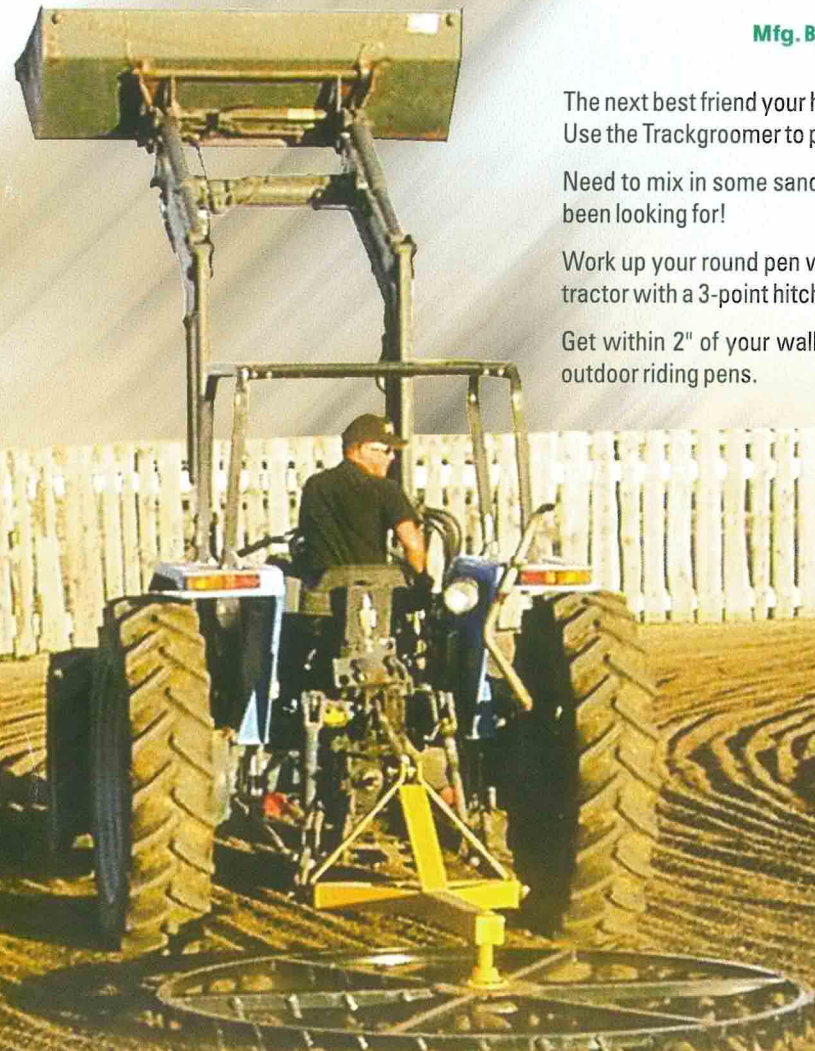

TRACK GROOMER

Mfg. By M.K. MARTIN *Enterprise* Inc. RR.4 ELMIRA ONT., CANADA

The next best friend your horse could have, other than you, is this easy to use Trackgroomer. Use the Trackgroomer to provide sure footing and easy on the feet riding areas.

Need to mix in some sand or any other material in your riding areas? This is the tool you've been looking for!

Work up your round pen with this easy to use, inexpensive Trackgroomer. All you need is a tractor with a 3-point hitch. No PTO required.

Get within 2" of your walls or fences. No more shovels or built up sides in your arenas or outdoor riding pens.

MODEL #	SIZE	WIDTH
TG 6	6 ft.	275 #
TG 7	7 ft.	300 #
TG 8	8 ft.	325 #