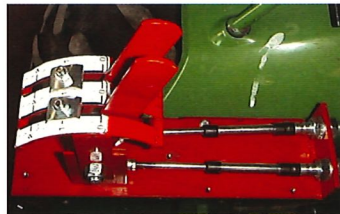

Herd

FOR ORCHARDS AND VINEYARDS..... BANDING KITS

225 MANUAL BANDING KIT

This unit has 2 control cables that operate independently with 2 separate levers. This allows the operator to spread material to both sides at the same time or to one side or the other. This is accomplished by control levers mounted beside the operator, as shown in picture below.

Also available, the Hydraulic Controlled 225 Banding Kit.

This takes the work out of opening and closing...lets the cylinder do the work.

Individual cables to each

opening...disconnect one for one-sided spreading. Precision openings fine for spreading granular chemicals as insecticides and herbicides. Also available for 225 Banding Kit when mounted on 1200C, the 525 Dual Hydraulic Cylinders for INSTANT-ON...INSTANT-OFF control for right or left spreading. Both style Banding Kits are ideal for spreading fertilizer under fruit and nut trees, in vineyards, nurseries or any place where band spreading is desired. The chutes are adjustable from 60 inches to 34 feet, with no center spread where not needed. (On side spreads such as 34 ft., pattern width is approximately 6 ft., and on 60 inches, pattern width is approximately 18 inches.)

OTHER OPTIONS AVAILABLE

1200C w/Orchard Trailer, #269 w/Low Profile Wheels & Flotation tires.

#82 – Side-Pattern Kit (Manual Controlled)

#838 – Hydraulic controlled side-pattern kit. (Must have 1000 kit installed)

#1000 – Hydraulic Kit for remote control of seeder (Require 8" stroke ASAE Hydraulic Cylinder) with 28-3/8" extended length. Cylinder not included)

1200C w/225 Manual Banding Kit

1200C w/#276 Left Side Only Banding Kit