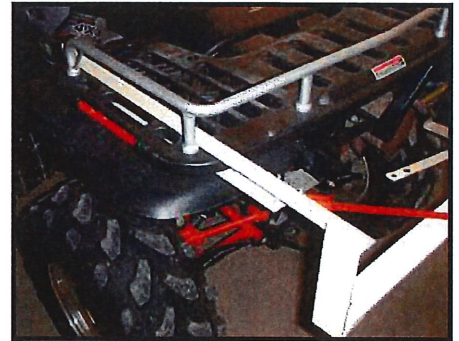

TYPICAL ATV MOUNTING KITS for HERD GT-77 SEEDERS

**** OTHER OPTIONAL KITS AVAILABLE; CALL FACTORY FOR DETAILS****

CARTON T MOUNTING KIT

Attaches to any ATV with a metal rack

CARTON WP MOUNTING KIT

Bolts to Dump bed.

Must remove tailgate.

CARTON X MOUNTING KIT

For ATVs with plastic rack on the back.

***NOTE: MUST HAVE ROOM TO SLIDE BAR
UNDER ATV'S PLASTIC RACK.***

CARTON JPH-1 MOUNTING KIT

*For UTVs/ Side-by-Sides with a
2" receiver AND a tailgate.*