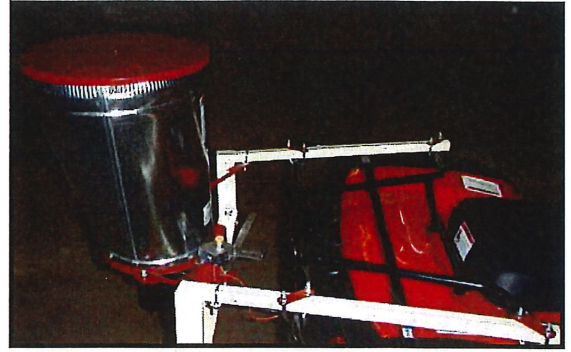

TYPICAL ATV MOUNTING KITS for HERD GT-77 SEEDERS

**** OTHER OPTIONAL KITS AVAILABLE; CALL FACTORY FOR DETAILS****

CARTON T MOUNTING KIT

Attaches to any ATV with a metal rack

CARTON WP MOUNTING KIT

Bolts to Dump bed.

Must remove tailgate.

CARTON X MOUNTING KIT

For ATVs with plastic rack on the back.

***NOTE: MUST HAVE ROOM TO SLIDE BAR
UNDER ATV'S PLASTIC RACK.***

CARTON JPH-1 MOUNTING KIT

*For UTVs/ Side-by-Sides with a
2" receiver AND a tailgate.*