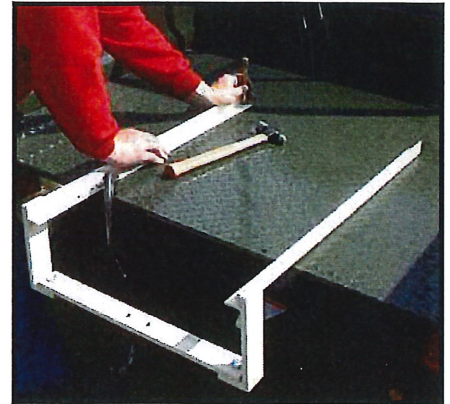

TYPICAL ATV MOUNTING KITS for HERD GT-77 SEEDERS

**** OTHER OPTIONAL KITS AVAILABLE; CALL FACTORY FOR DETAILS****

CARTON T MOUNTING KIT

Attaches to any ATV with a metal rack

CARTON WP MOUNTING KIT

Bolts to Dump bed.

Must remove tailgate.

CARTON X MOUNTING KIT

For ATVs with plastic rack on the back.

***NOTE: MUST HAVE ROOM TO SLIDE BAR
UNDER ATV'S PLASTIC RACK.***

CARTON JPH-1 MOUNTING KIT

*For UTVs/ Side-by-Sides with a
2" receiver AND a tailgate.*