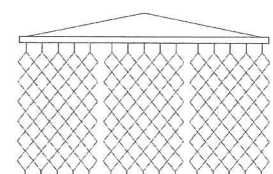

## Reasons for Harrowing

- Pasture renovation; breaking up and levelling heavy soil.
- Root aeration; for better water infiltration and growth.
- Works in fertiliser to both spread and maximize effectiveness.
- Surface levelling in equestrian centres, race tracks, and running tracks.
- Stimulates growth by aerating and loosening thatch.
- Excellent for ripping out moss, spreading manure, and levelling mole hills.
- The robust design of the tines embodies strength throughout.

## Tine Action

Direction of Pull  
 ← = Passive  
 → = Aggressive

Type	Depth	Tine Size	Application	Weight (lbs)			
				4'-0"	6'-0"	8'-0"	10'-0"
Atlas/Concord	8'-0"	1/2" dia x 3 1/2"	For pasture renovation, break up clods and crusting in cultivated ground, also suitable for sports fields, racetracks and golf courses	150	243	320	397
Ranger/Titan	6'-0"	5/8" dia x 4 1/2"	For pasture renovation and breaking up and mixing post harvest residue. Also suitable for working cultivated ground.	181	286	—	—
	8'-0"	5/8" dia x 4 1/2"		236	374	—	—
Paddock	4'-0"	1/2" dia x 3 1/2"	For paddocks, sports fields manege and horse arenas	75	121		

## Examples of Trailed Harrow Combinations

4' Model

4' Section on 4' Drawbar

6' Model

6' Section on 6' Drawbar

8' Model

Two 4' Sections on 8' Drawbar

10' Model

One 4' Section  
One 6' Section on 10' Drawbar

12' Model

Three 4' Sections on 12' Drawbar

14' Model

Two 4' Sections, One 6' Section on 14' Drawbar

16' Model

Four 4' Sections on 16' Drawbar

18' Model