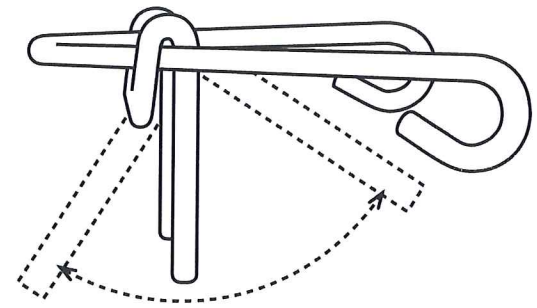

Hackett Harrows - Specifications

Reasons for Harrowing

- Pasture renovation; breaking up and levelling heavy soil.
- Root aeration; for better water infiltration and growth.
- Works in fertiliser to both spread and maximize effectiveness.
- Surface levelling in equestrian centres, race tracks, and running tracks.
- Stimulates growth by aerating and loosening thatch.
- Excellent for ripping out moss, spreading manure, and levelling mole hills.
- The robust design of the tines embodies strength throughout.

Tine Action

Direction of Pull
← = Passive
→ = Aggressive

Type	Depth	Tine Size	Application	Weight (lbs)			
				4'-0"	6'-0"	8'-0"	10'-0"
Atlas/Concord	8'-0"	1/2" dia x 3 1/2"	For pasture renovation, break up clods and crusting in cultivated ground, also suitable for sports fields, racetracks and golf courses	150	243	320	397
Ranger/Titan	6'-0"	5/8" dia x 4 1/2"	For pasture renovation and breaking up and mixing post harvest residue. Also suitable for working cultivated ground.	181	286	—	—
	8'-0"	5/8" dia x 4 1/2"		236	374	—	—
Paddock	4'-0"	1/2" dia x 3 1/2"	For paddocks, sports fields manege and horse arenas	75	121		

Examples of Trailed Harrow Combinations