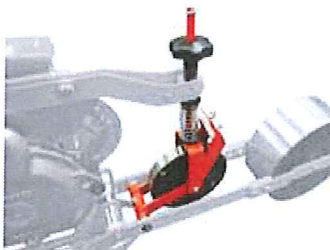

Accessories ORIETTA - OLIMPIA