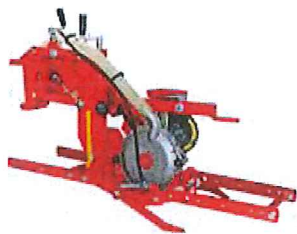

Accessories ORIETTA - OLIMPIA

| | | |
|---|-----------|-------|
| ORIETTA planting unit (without wheels, coulters and disc) | | |
| Narrow planting unit (N) | G99514062 | 1 769 |
| Wide planting unit (W) | G99514063 | 1 769 |

| | | |
|---|-----------|-------|
| OLIMPIA planting unit (without wheels, coulters, discs) | | |
| Unit for narrow seeding (N) | G99958247 | 3 321 |
| Unit for wide seeding (W) - short * | G99958249 | 3 321 |
| Unit for wide seeding (W) - long | G99958250 | 3 321 |

| | | |
|---|-----------|-----|
| Rubber wheels | | |
| Farmflex wheel D 10" x 4" - ORIETTA (N) | G99514083 | 250 |
| Rigid rubber D 10" x 4" ORIETTA (N) | G99514043 | 290 |
| Farmflex wheel D 10" x 7" - ORIETTA (W) - OLIMPIA | G99514028 | 250 |