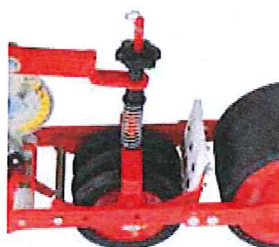

Clod pusher		
Clod pusher planter - ORIETTA (N)	G99514047	61
Clod pusher planter - ORIETTA (W) - OLIMPIA	G99514030	81

Stainless steel seed press wheels single row (SR)		
Stainless steel seed press wheel - ORIETTA (N)	G99514054	277
Stainless steel seed press wheel - ORIETTA (W)	G99514077	277
Stainless steel seed press wheel - OLIMPIA - single unit **	G99514032	277

Stainless steel seed press wheels single row (SR)		
Rubber seed press wheel - ORIETTA (N)	G99514056	277
Rubber seed press wheel - ORIETTA (W)	G99514068	277
Rubber seed press wheel - OLIMPIA - single unit **	G99514031	277

Rigid rubber seed press wheels single row (SR)		
Rigid rubber seed press wheel - ORIETTA (N)	G99514055	277
Rigid rubber seed press wheel - ORIETTA (W)	G99514078	277

Stainless steel seed press wheels double row (DR)		
Stainless steel seed press wheels - ORIETTA (N)	G99514057	371
Stainless steel seed press wheels - ORIETTA (W)	G99514079	371

Rigid rubber seed press wheels double row (DR)		
Rigid rubber seed press wheels - ORIETTA (N)	G99514058	371
Rigid rubber seed press wheels - ORIETTA (W)	G99514080	371

Stainless steel seed press wheels triple row (TR)		
Stainless steel seed press wheels - ORIETTA (W)	G99514059	560

Rubber seed press wheels triple row (TR)		
Rubber seed press wheels - ORIETTA (W)	G99514061	560
Rigid rubber seed press wheels - ORIETTA (W)	G99514060	560

Strip planting wheels (ST)		
Stainless steel seed press wheel - ORIETTA (N)	G99514053	338
Stainless steel seed press wheel - ORIETTA (W)	G99514066	338