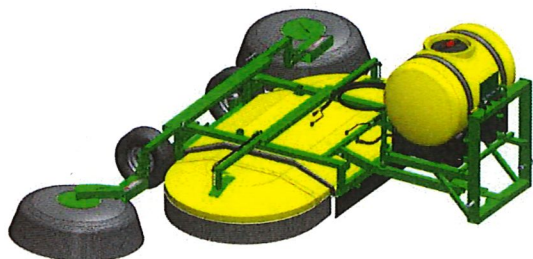

## 2 SPRAYDOME ADJUSTABLE RANGE

AA401 – Spraydome 15/24 Towed

11400 – AA401 with Undavina 600 Outriggers and 200Litre Tank and Tow.

AA905 – Vineyard Special Towed (600 Undavina heads as standard)

AA901 - Orchard Special (SD1200 heads as standard)