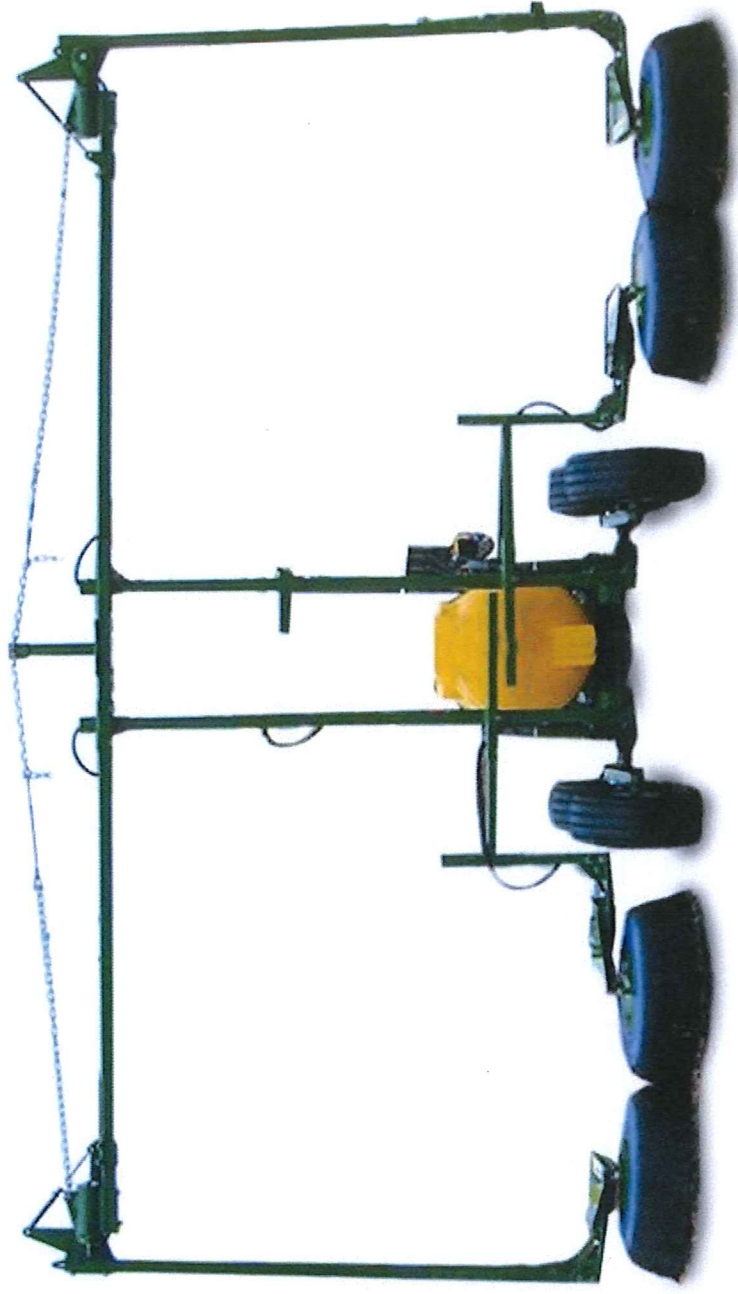

ATV Front Rack Extension (for narrow row vineyards 6-10 foot)

ATV Mounting Kit (Standard mount)

Sprayer/Vegetation Tow Hitch

2 of 6